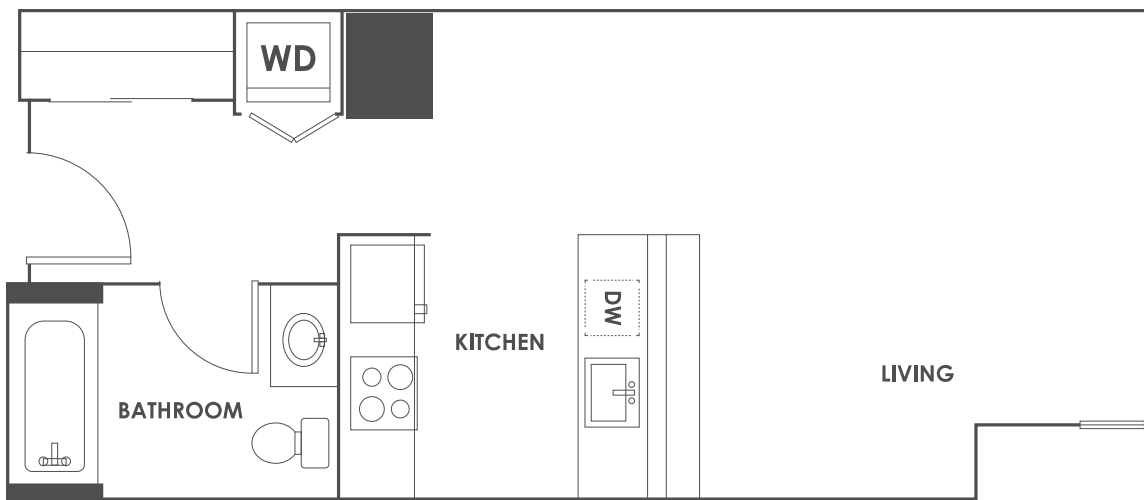

# S3

STUDIO | 1 BATH

# 456

SQ. FT.

	2640 Shattuck Ave   Berkeley, CA 94704
	<a href="http://aquaticshattuck.com">aquaticshattuck.com</a>

*Floor plans are artist's rendering. All dimensions are approximate. Actual product and specifications may vary in dimension or detail. Not all features are available in every apartment. Prices and availability are subject to change. Please see a representative for details.*