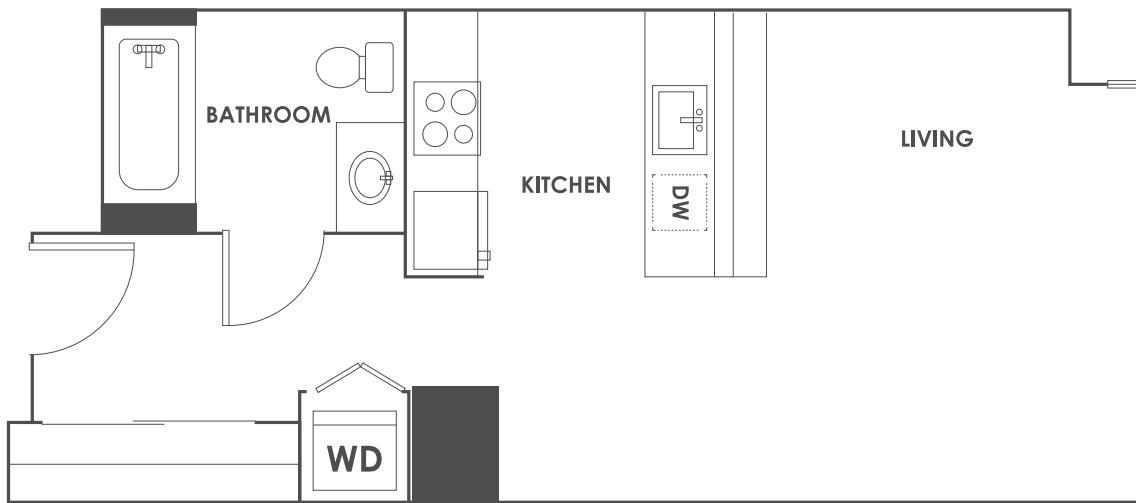

S2

STUDIO | 1 BATH

443

SQ. FT.

2640 Shattuck Ave | Berkeley, CA 94704

aquaticshattuck.com

Floor plans are artist's rendering. All dimensions are approximate. Actual product and specifications may vary in dimension or detail. Not all features are available in every apartment. Prices and availability are subject to change. Please see a representative for details.