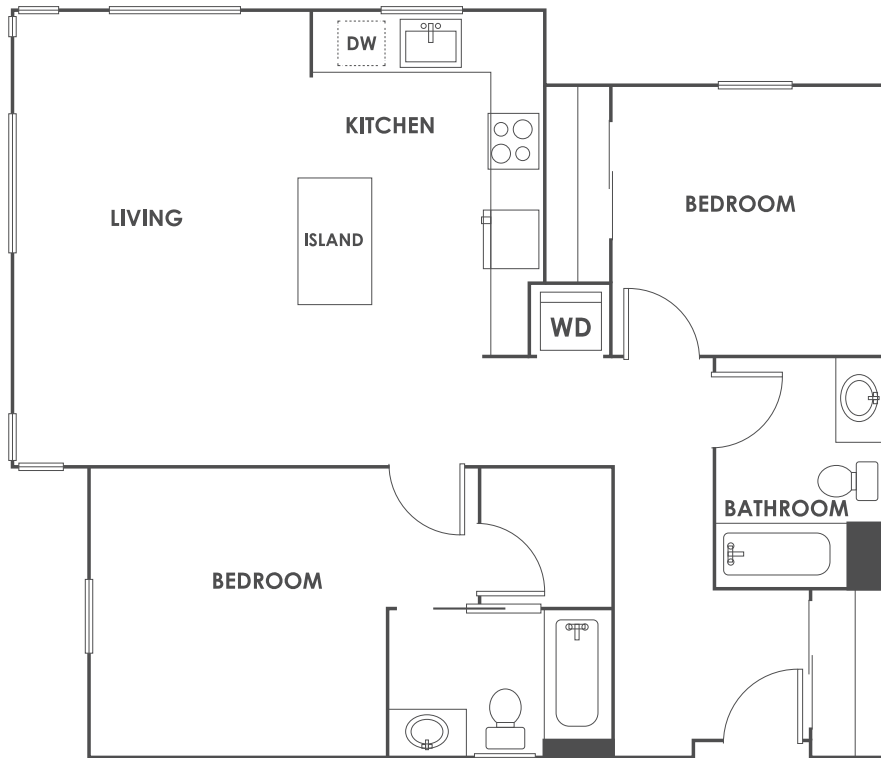

B1

2 BED | 2 BATH

985

SQ. FT.

2640 Shattuck Ave | Berkeley, CA 94704

aquaticshattuck.com

Floor plans are artist's rendering. All dimensions are approximate. Actual product and specifications may vary in dimension or detail. Not all features are available in every apartment. Prices and availability are subject to change. Please see a representative for details.