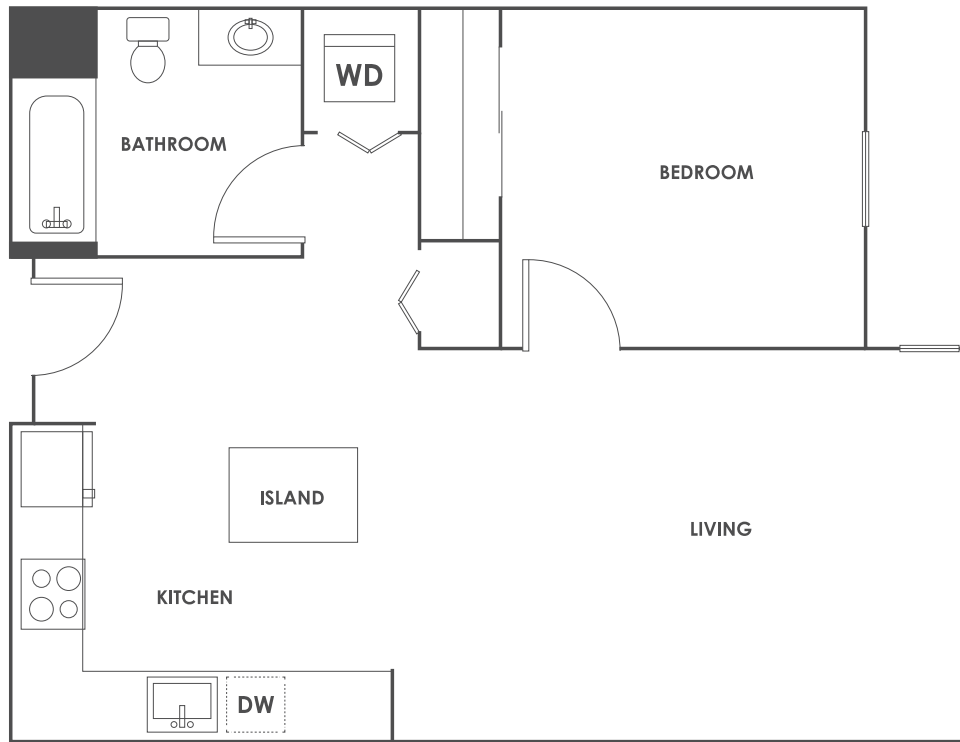

A3

1 BED | 1 BATH

672

SQ. FT.

2640 Shattuck Ave | Berkeley, CA 94704

aquaticshattuck.com

Floor plans are artist's rendering. All dimensions are approximate. Actual product and specifications may vary in dimension or detail. Not all features are available in every apartment. Prices and availability are subject to change. Please see a representative for details.