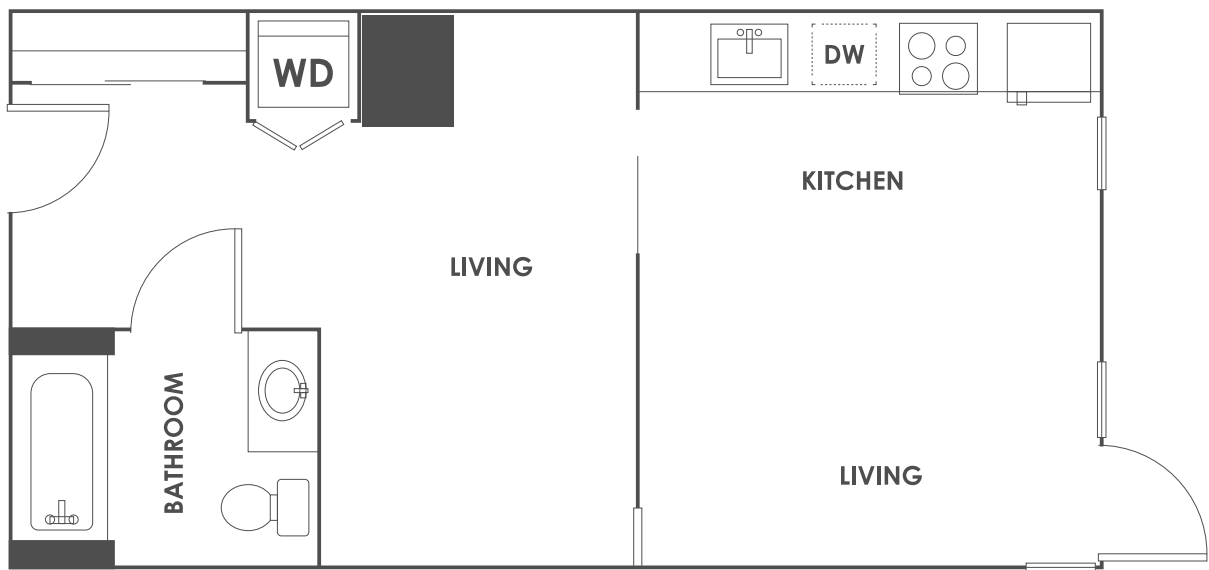

# A2

1 BED | 1 BATH

# 471

SQ. FT.

2640 Shattuck Ave | Berkeley, CA 94704

[aquaticshattuck.com](http://aquaticshattuck.com)

*Floor plans are artist's rendering. All dimensions are approximate. Actual product and specifications may vary in dimension or detail. Not all features are available in every apartment. Prices and availability are subject to change. Please see a representative for details.*